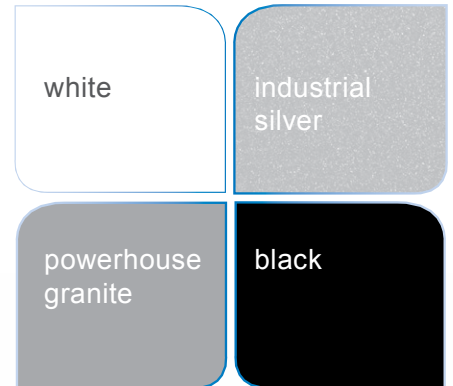

Color Options

Nautilus® brand strength frames are available in four standard colors.

Our marine-grade upholstery is built to withstand rigorous use, and is available in twelve different standard colors.

Custom colors are available on request.

Frame:

Upholstery:

(Due to the nature of the printing process, texture and colors are approximate.)