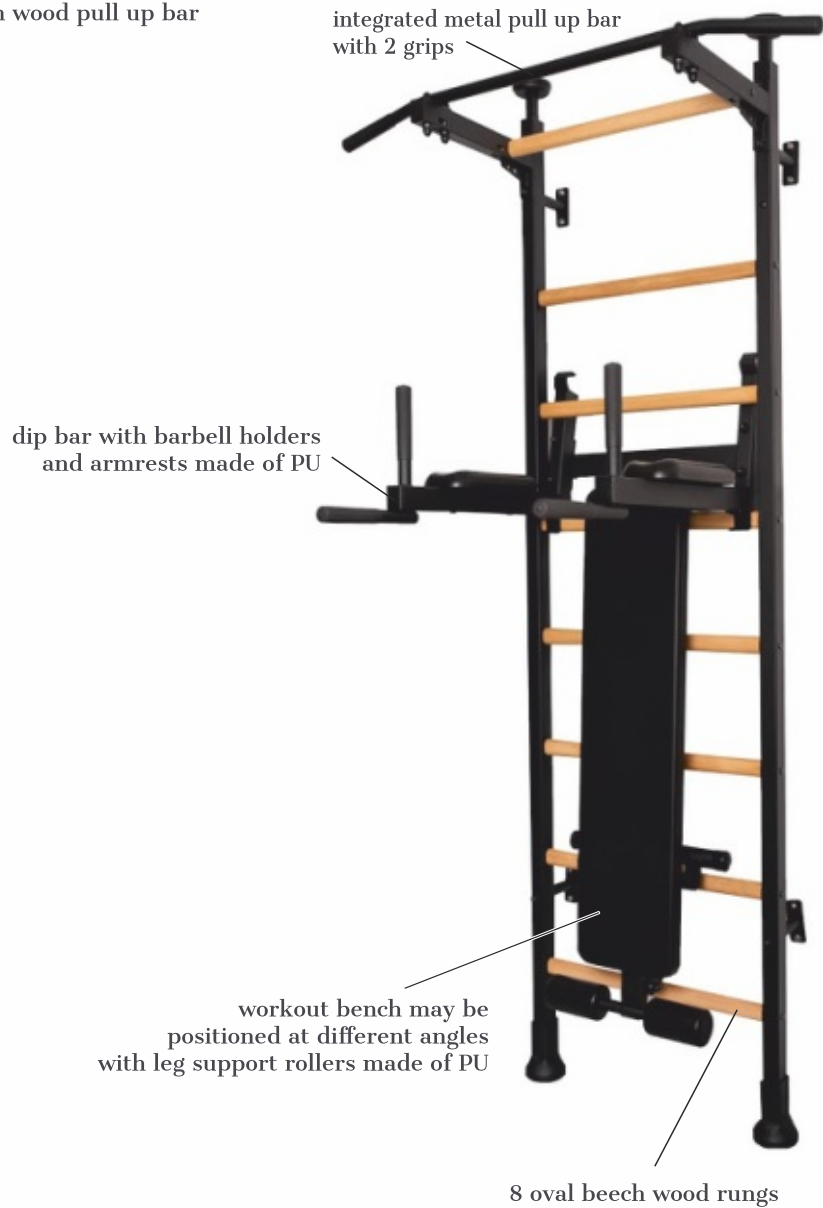

BenchK 212B

wall mounted

BenchK 513

wall mounted or ceiling & floor mount

BenchK 313B

wall mounted

top mounted metal pull up bar with 6 grips

9 oval beech wood rungs

BenchK 713B

wall mounted

removable metal pull up bar with 6 grips and barbell holders

9 oval beech wood rungs

dip bar with armrests & back support made of PU, handles made of PVC

rotatable bench made of PU with additional seat for exercising at angle and additional leg support rollers

BenchK series 110

- H 220 cm x W 67 cm
- Wall mounted beech wood construction
- 8 oval beech wood rungs (30 mm x 40 mm)
- Removable beech wood pull up bar
- Max. user weight: 120 kg
- Minimum installation height requirement: 230 cm
- Color: light beech wood
- Gymnastic accessories: wooden gymnastic rings, cotton rope, wooden swing

- H 230 cm x W 67 cm
- Wall mounted
- 8 oval beech wood rungs (30 mm x 40 mm)
- Removable beech wood pull up bar
- Max. user weight: 120 kg
- Minimum installation height requirement: 240 cm
- Gymnastic accessories: wooden gymnastic rings, cotton rope, wooden swing