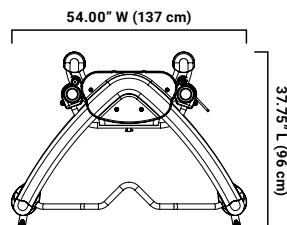

Check out the Mi6 in action! (Visit hoistfitness.com/ scan on your smart phone to download a free QR Code Scanner.)