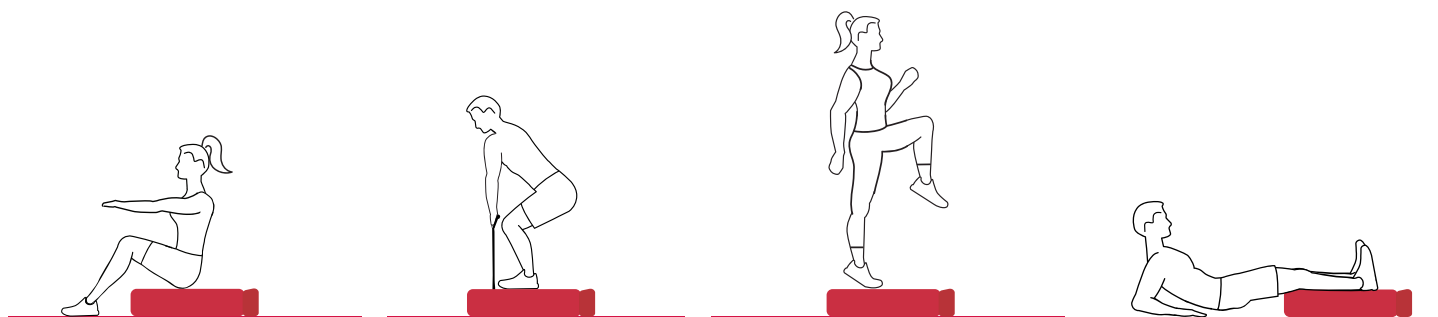

For training tips, workouts and even more ways to get the most out of our products, download the Power Plate App.

MEDICALFITSOLUTIONS.COM | INFO@MEDICALFITSOLUTIONS.COM | 800.831.7665