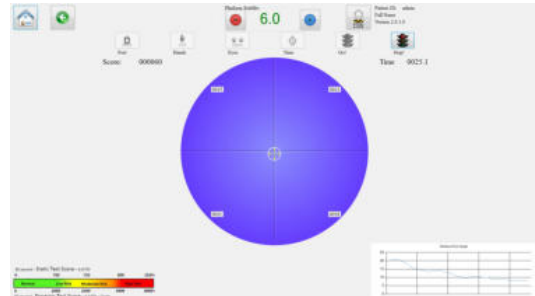

We're driven because you're driven. The Korebalance™ Active is designed for use by medical centers and clinics, medical and PT offices, assisted living facilities, recreation centers, health and fitness clubs, universities and professional sport teams.

A Study in Perfection. The Korebalance™ System uses the latest in virtual and interactive technology, offering innovative high-tech balance assessment and training. Backed by over two decades of medical experience, the Korebalance™ systems will provide you and your patients with the best possible documented neurosensory assessment and training.

SPECIAL FEATURES:

- 17" Touchscreen Computer
- Optional:
  - Adjustable Laptop Stand
  - Carry Case
  - Support Rails
  - Rechargeable Digital Pump
- Variable Stability Platform with 23" (58.4 cm) Diameter
- Includes Korebalance® testing/training software suite & games.
- Optional Cognitive, Parkinson's Software Suite
- Patient Weight Capacity: 500 lbs (227 kg)
- Product Weight: 48 lbs (22 kg)
- Software Available in English, Spanish, French, German and Mandarin
- Shipping Weight Total: 56 lbs (25 kg)
- Shipping Dimensions: 27" x 27" x 9": 28" x 27" x 9"

Warranty: Frame: 5 year; Computer: 1 years; Parts: 1 year

In the interest of product development and improvement, specifications subject to change without notice.